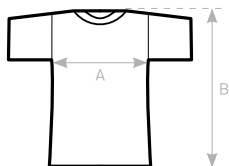

Samarreta Unisex

B&C #E150 TU 01T	XS	S	M	L	XL	2XL	3XL	4XL	5XL
A HALF CHEST	45	48	51	54	57	60	63	66	69
B BODY LENGTH FROM NECK POINT	68	70	72	74	76	78	80	82	84

Samarreta Noia

B&C #E150 /WOMEN TW 02T	XS	S	M	L	XL	2XL	3XL
A HALF CHEST	41	44	47	50	53	56	59
B BODY LENGTH FROM NECK POINT	58	60	62	64	66	68	70

Samarreta Infantil

B&C EXACT 150 /KIDS TK 300	1/2	3/4	5/6	7/8	9/11	12/14
A HALF CHEST	30	33	36	39	42	45
B BODY LENGTH FROM NECK POINT	40	43	46	51	56	63

Samarreta Tirants Noia

SOL'S JUSTIN WOMEN (tirants noia)	XS	S	M	L	XL	2XL
A HALF CHEST	39	41	43	45	47	49
B BODY LENGTH FROM NECK POINT	62	64	66	68	69	70

Polo Unisex

SOL'S PRESCOTT MEN (polo unisex)	S	M	L	XL	2XL	3XL
A HALF CHEST	50	63	56	58	62	64
B BODY LENGTH FROM NECK POINT	68	70	72	74	76	78

Les mides son aproximades - Son midesl del fabricant

Samarreta Infantil Polièster

	7/8	9/10	11/12	12/13
A HALF CHEST	39	42	45	48
B BODY LENGTH	50	54	60	64
Altura aproximada	122-128cm	134-140cm	146-152cm	158-164cm

Samarreta Unisex Polièster

	S	M	L	XL	2XL
A HALF CHEST	50	53	56	59	62
B BODY LENGTH	70	72	74	76	78