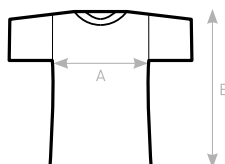

Samarreta Unisex

B&C #E150 TU 01T	XS	S	M	L	XL	2XL	3XL	4XL	5XL
A HALF CHEST	45	48	51	54	57	60	63	66	69
B BODY LENGTH FROM NECK POINT	68	70	72	74	76	78	80	82	84

Samarreta Noia

B&C #E150 /WOMEN TW 02T	XS	S	M	L	XL	2XL	3XL
A HALF CHEST	41	44	47	50	53	56	59
B BODY LENGTH FROM NECK POINT	58	60	62	64	66	68	70

Samarreta Infantil

B&C EXACT 150 /KIDS TK 300	1/2	3/4	5/6	7/8	9/11	12/14
A HALF CHEST	30	33	36	39	42	45
B BODY LENGTH FROM NECK POINT	40	43	46	51	56	63

Samarreta Tirants Noia

SOL'S JUSTIN WOMEN (tirants noia)	XS	S	M	L	XL	2XL
A HALF CHEST	39	41	43	45	47	49
B BODY LENGTH FROM NECK POINT	62	64	66	68	69	70

Polo Unisex

SOL'S PRESCOTT MEN (polo unisex)	S	M	L	XL	2XL	3XL
A HALF CHEST	50	63	56	58	62	64
B BODY LENGTH FROM NECK POINT	68	70	72	74	76	78

Les mides son aproximades - Son midesl del fabricant

Samarreta Infantil Polièster

	7/8	9/10	11/12	12/13
A HALF CHEST	39	42	45	48
B BODY LENGTH	50	54	60	64
Altura aproximada	122-128cm	134-140cm	146-152cm	158-164cm

Samarreta Unisex Polièster

	S	M	L	XL	2XL
A HALF CHEST	50	53	56	59	62
B BODY LENGTH	70	72	74	76	78