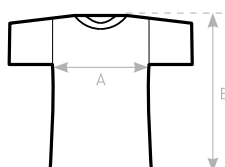

Samarreta Unisex

B&C #E150 TU 01T	XS	S	M	L	XL	2XL	3XL	4XL	5XL
A HALF CHEST	45	48	51	54	57	60	63	66	69
B BODY LENGTH FROM NECK POINT	68	70	72	74	76	78	80	82	84

Samarreta Noia

B&C #E150 /WOMEN TW 02T	XS	S	M	L	XL	2XL	3XL
A HALF CHEST	41	44	47	50	53	56	59
B BODY LENGTH FROM NECK POINT	58	60	62	64	66	68	70

Samarreta Infantil

B&C EXACT 150 /KIDS TK 300	1/2	3/4	5/6	7/8	9/11	12/14
A HALF CHEST	30	33	36	39	42	45
B BODY LENGTH FROM NECK POINT	40	43	46	51	56	63

Samarreta Tirants Noia

SOL'S JUSTIN WOMEN (tirants noia)	XS	S	M	L	XL	2XL
A HALF CHEST	39	41	43	45	47	49
B BODY LENGTH FROM NECK POINT	62	64	66	68	69	70

Polo Unisex

SOL'S PRESCOTT MEN (polo unisex)	S	M	L	XL	2XL	3XL
A HALF CHEST	50	63	56	58	62	64
B BODY LENGTH FROM NECK POINT	68	70	72	74	76	78

Les mides son aproximades - Son midesl del fabricant

Samarreta Infantil Polièster

	7/8	9/10	11/12	12/13
A HALF CHEST	39	42	45	48
B BODY LENGTH	50	54	60	64
Altura aproximada	122-128cm	134-140cm	146-152cm	158-164cm

Samarreta Unisex Polièster

	S	M	L	XL	2XL
A HALF CHEST	50	53	56	59	62
B BODY LENGTH	70	72	74	76	78