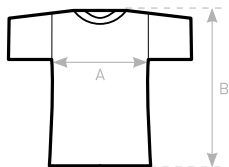

Samarreta Unisex

B&C #E150 TU 01T	XS	S	M	L	XL	2XL	3XL	4XL	5XL
A HALF CHEST	45	48	51	54	57	60	63	66	69
B BODY LENGTH FROM NECK POINT	68	70	72	74	76	78	80	82	84

Samarreta Noia

B&C #E150 /WOMEN TW 02T	XS	S	M	L	XL	2XL	3XL
A HALF CHEST	41	44	47	50	53	56	59
B BODY LENGTH FROM NECK POINT	58	60	62	64	66	68	70

Samarreta Infantil

B&C EXACT 150 /KIDS TK 300	1/2	3/4	5/6	7/8	9/11	12/14
A HALF CHEST	30	33	36	39	42	45
B BODY LENGTH FROM NECK POINT	40	43	46	51	56	63

Samarreta Tirants Noia

SOL'S JUSTIN WOMEN (tirants noia)	XS	S	M	L	XL	2XL
A HALF CHEST	39	41	43	45	47	49
B BODY LENGTH FROM NECK POINT	62	64	66	68	69	70

Polo Unisex

SOL'S PRESCOTT MEN (polo unisex)	S	M	L	XL	2XL	3XL
A HALF CHEST	50	63	56	58	62	64
B BODY LENGTH FROM NECK POINT	68	70	72	74	76	78

Les mides son aproximades - Son midesl del fabricant

Samarreta Infantil Polièster

	7/8	9/10	11/12	12/13
A HALF CHEST	39	42	45	48
B BODY LENGTH	50	54	60	64
Altura aproximada	122-128cm	134-140cm	146-152cm	158-164cm

Samarreta Unisex Polièster

	S	M	L	XL	2XL
A HALF CHEST	50	53	56	59	62
B BODY LENGTH	70	72	74	76	78