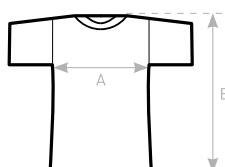

Samarreta Unisex

B&C #E150 TU 01T	XS	S	M	L	XL	2XL	3XL	4XL	5XL
A HALF CHEST	45	48	51	54	57	60	63	66	69
B BODY LENGTH FROM NECK POINT	68	70	72	74	76	78	80	82	84

Samarreta Noia

B&C #E150 /WOMEN TW 02T	XS	S	M	L	XL	2XL	3XL
A HALF CHEST	41	44	47	50	53	56	59
B BODY LENGTH FROM NECK POINT	58	60	62	64	66	68	70

Samarreta Infantil

B&C EXACT 150 /KIDS TK 300	1/2	3/4	5/6	7/8	9/11	12/14
A HALF CHEST	30	33	36	39	42	45
B BODY LENGTH FROM NECK POINT	40	43	46	51	56	63

Samarreta Tirants Noia

SOL'S JUSTIN WOMEN (tirants noia)	XS	S	M	L	XL	2XL
A HALF CHEST	39	41	43	45	47	49
B BODY LENGTH FROM NECK POINT	62	64	66	68	69	70

Polo Unisex

SOL'S PRESCOTT MEN (polo unisex)	S	M	L	XL	2XL	3XL
A HALF CHEST	50	63	56	58	62	64
B BODY LENGTH FROM NECK POINT	68	70	72	74	76	78

Les mides son aproximades - Son midesl del fabricant

Samarreta Infantil Polièster

	7/8	9/10	11/12	12/13
A HALF CHEST	39	42	45	48
B BODY LENGTH	50	54	60	64
Altura aproximada	122-128cm	134-140cm	146-152cm	158-164cm

Samarreta Unisex Polièster

	S	M	L	XL	2XL
A HALF CHEST	50	53	56	59	62
B BODY LENGTH	70	72	74	76	78