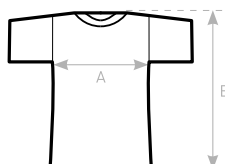

Samarreta Unisex

B&C #E150 TU 01T	XS	S	M	L	XL	2XL	3XL	4XL	5XL
A HALF CHEST	45	48	51	54	57	60	63	66	69
B BODY LENGTH FROM NECK POINT	68	70	72	74	76	78	80	82	84

Samarreta Noia

B&C #E150 /WOMEN TW 02T	XS	S	M	L	XL	2XL	3XL
A HALF CHEST	41	44	47	50	53	56	59
B BODY LENGTH FROM NECK POINT	58	60	62	64	66	68	70

Samarreta Infantil

B&C EXACT 150 /KIDS TK 300	1/2	3/4	5/6	7/8	9/11	12/14
A HALF CHEST	30	33	36	39	42	45
B BODY LENGTH FROM NECK POINT	40	43	46	51	56	63

Samarreta Tirants Noia

SOL'S JUSTIN WOMEN (tirants noia)	XS	S	M	L	XL	2XL
A HALF CHEST	39	41	43	45	47	49
B BODY LENGTH FROM NECK POINT	62	64	66	68	69	70

Polo Unisex

SOL'S PRESCOTT MEN (polo unisex)	S	M	L	XL	2XL	3XL
A HALF CHEST	50	63	56	58	62	64
B BODY LENGTH FROM NECK POINT	68	70	72	74	76	78

Les mides son aproximades - Son midesl del fabricant

Samarreta Infantil Polièster

	7/8	9/10	11/12	12/13
A HALF CHEST	39	42	45	48
B BODY LENGTH	50	54	60	64
Altura aproximada	122-128cm	134-140cm	146-152cm	158-164cm

Samarreta Unisex Polièster

	S	M	L	XL	2XL
A HALF CHEST	50	53	56	59	62
B BODY LENGTH	70	72	74	76	78